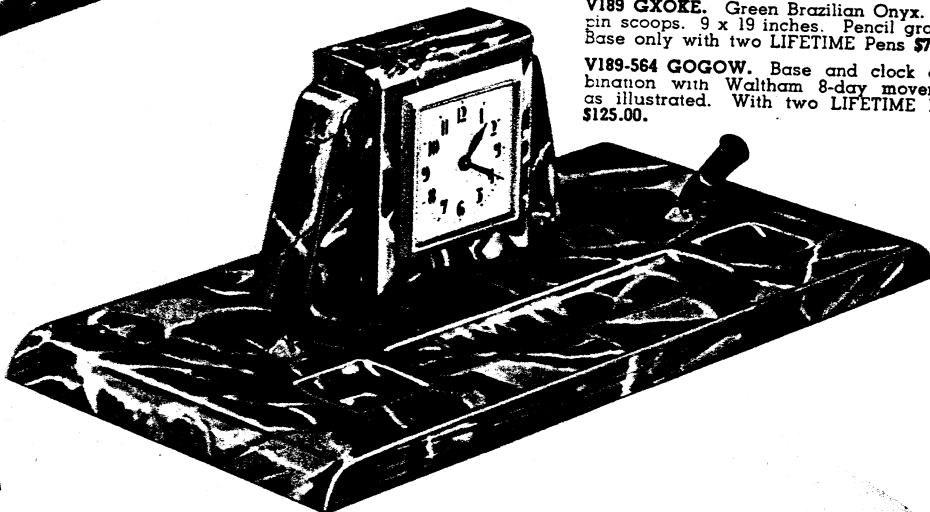

V289-569 IWZY. Base and clock combination with Seth Thomas 8-day movement. With two Brown LIFETIME Pens $70.00.

V299 PEVJU. Green Brazilian Onyx. Same as V289 except material. Base only with two LIFETIME Pens $50.00.

V299-560 GIBEC. Base and clock combination with Seth Thomas 8-day movement. With two LIFETIME Pens $70.00.

V189 GXOKE. Green Brazilian Onyx. Two pin scoops. 9 x 19 inches. Pencil groove. Base only with two LIFETIME Pens $75.00.

V189-564 GOGOW. Base and clock combination with Waltham 8-day movement as illustrated. With two LIFETIME Pens $125.00.